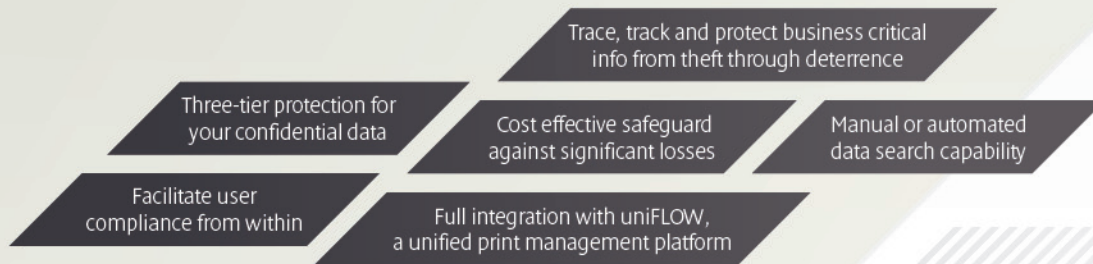

PROTECT YOUR DATA