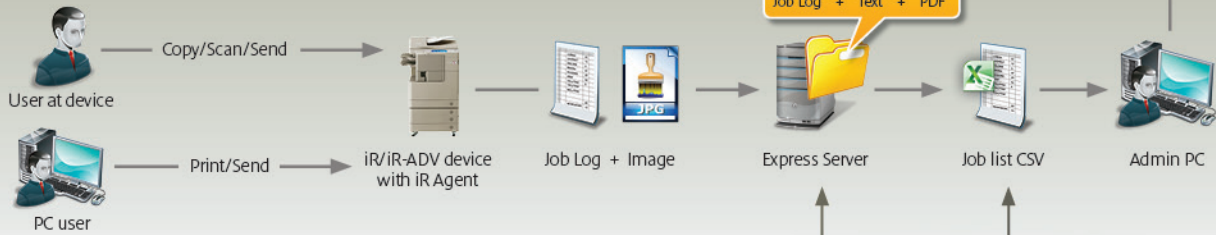

Each time printing, scanning, copying or faxing is performed by users, the text and image data will be captured along with log information. This provides the administrator with document distribution oversight and safeguards against potential information espionage or abuse.

If a breach does occur, the administrator can audit the daily job list to find the type of activity, exact time of incident, and a host of other information with which can be used to trace the source. Think of it as a surveillance camera for your document infrastructure.

## DATA LOGGING

All end-user activities such as print/scan/copy/fax are logged at the multifunctional device. This works even when the device is not connected to the network.

Job log data includes attributes such as time, date, and username. An image is captured at the same time and tagged to the log.