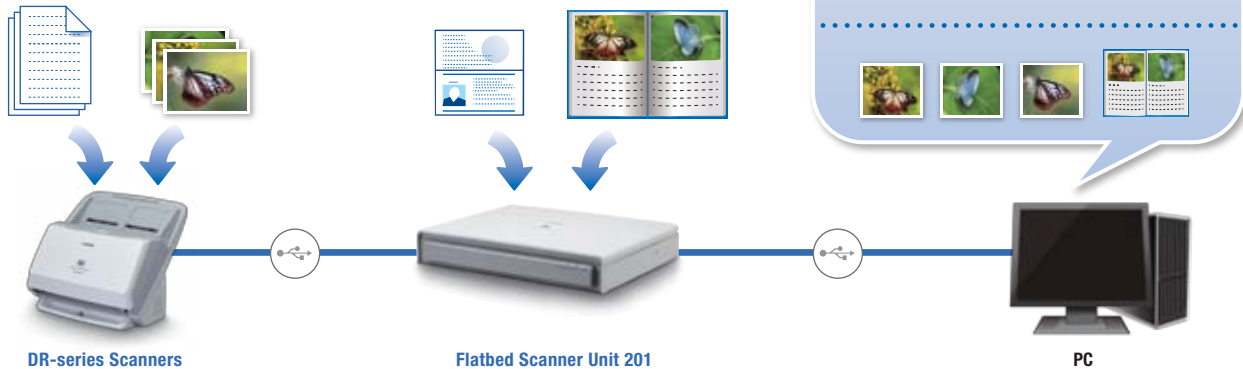

Simple expansion, seamless operation.

Connectivity to wide range of Canon DR-series document scanners

Connect the flatbed scanner unit to a Canon DR-series document scanner via simple USB connection.

Seamless dual-scanner operation

Scan documents with Canon DR-Series scanner connected and save the images as a single file with the ease and seamlessness of a single-scanner operation.

High-resolution scanning

Digitize important documents in high quality with 600 dpi optical resolution.

600
dpi

A3
size

Seamless Operation

The Flatbed Scanner Unit 201 works with DR-series scanners* to scan different books, fragile paper and batch documents, allowing the final result to be stored as a unitary data set.

* The Flatbed Scanner Unit 201 can only be used in combination with a DR-series scanner; it cannot be used independently.

Compatible Scanners

DR-M160, DR-6030C, DR-6050C, DR-7550C, DR-9050C, DR-X10C.

Flatbed Scanner Unit 201 Specifications