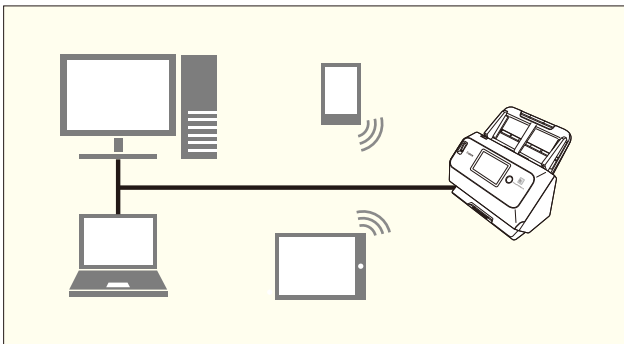

The Scanner that Fits with your Business

The imageFORMULA DR-S150 is designed to fit with however you work. Link it up to your network and access it from a variety of means: PCs, smart devices – or even perform scan tasks right at the device itself. The large-format color touch panel makes every job straightforward and intuitive.

Business usability

- Install wherever there is network (wired/wireless)
- Operable from assorted devices

Intuitive touch panel

- Simple to operate, fast to finish
- Work without a computer

Work simpler. Work smarter. With the imageFORMULA DR-S150 scanner.

Connect the imageFORMULA DR-S150 and share its capabilities with every computer on the network. Work from anywhere in the office – and even on your smart device.

The large, intuitive interface of the color touch panel makes it easy to complete your tasks. Simply touch the job title and execute the process you want. It is so easy to operate, your co-workers can complete tasks right from the first use.

Wireless/wired network capability

Connect the imageFORMULA DR-S150 to your office network to share its functions with everyone. Its small footprint means you can place it where bigger scanners will not fit – even at the reception counter where customers can see as you scan the data.