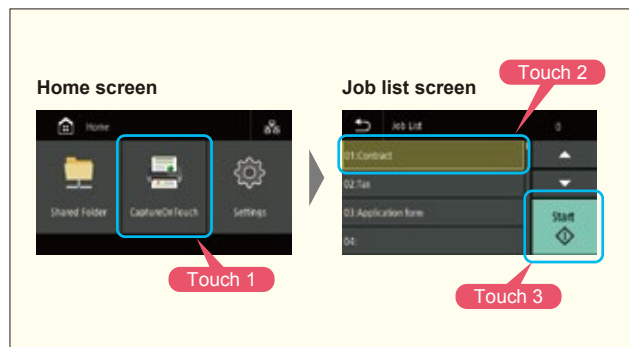

Function

Intuitive large-format color LCD touch panel

The scanner is equipped with a 4.3-inch large-format color LCD touch panel. Designed with operability in mind, the interface is intuitive even for new users, yet optimised for efficiency.

DR Processor image processing engine

At the heart of the scanner is the DR Processor image processing engine. Its high-speed CPU makes fast, high-quality scans possible without dependence on PC performance. It supports the latest interfaces (such as USB3.1 Gen1) and automatically reduces uneven coloring for optimal OCR (Optical Character Recognition).

► Easy menu operation

Intuitive touch panel

Scan settings and storage folders can be registered in advance, so you just have to select the procedures you want from the touch panel. This shortens and simplifies the process, reduces mistakes and lightens the administrator's workload.

Pre-set processes help reduce errors.

Standalone capable

Use the touch panel to select and execute jobs registered on computers or smart devices on your network. There's no need to return to the computer when the job is complete. You can even specify a shared folder for storing data, so you can do all your scanning work at the scanner, without using a computer.