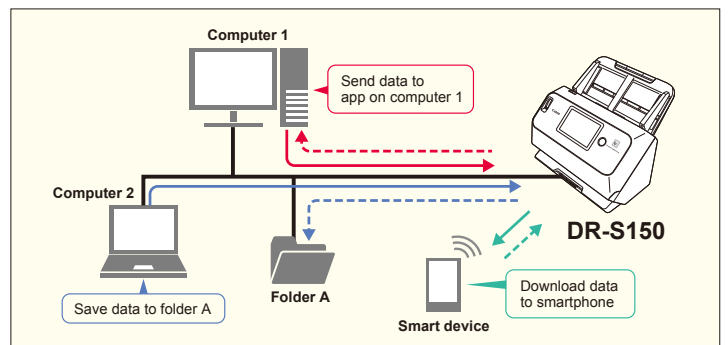

Wireless/wired network capability

Connect the imageFORMULA DR-S150 to your office network to share its functions with everyone. Its small footprint means you can place it where bigger scanners will not fit – even at the reception counter where customers can see as you scan the data.

Install wherever you have LAN / Wi-Fi

Access from wide variety of devices

You can operate the scanner from your computer, smart device* or even at the scanner itself. Scan to your PC, download directly to your smart device to share, or send to a specific network folder – the choice is yours.