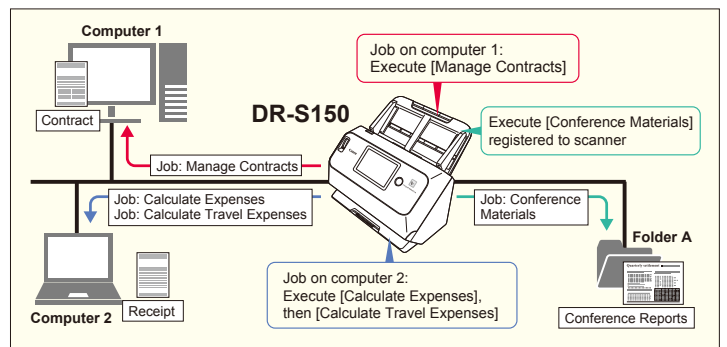

DR Processor image processing engine

At the heart of the scanner is the DR Processor image processing engine. Its high-speed CPU makes fast, high-quality scans possible without dependence on PC performance. It supports the latest interfaces (such as USB3.1 Gen1) and automatically reduces uneven coloring for optimal OCR (Optical Character Recognition).

► Easy menu operation

Intuitive touch panel

Scan settings and storage folders can be registered in advance, so you just have to select the procedures you want from the touch panel. This shortens and simplifies the process, reduces mistakes and lightens the administrator's workload.

Pre-set processes help reduce errors.

Standalone capable

Use the touch panel to select and execute jobs registered on computers or smart devices on your network. There's no need to return to the computer when the job is complete. You can even specify a shared folder for storing data, so you can do all your scanning work at the scanner, without using a computer.

Execute jobs directly from the scanner.

Active Threshold

Brightness and contrast are automatically optimized for each document, eliminating the need for advance preparation and manual categorization for different forms.