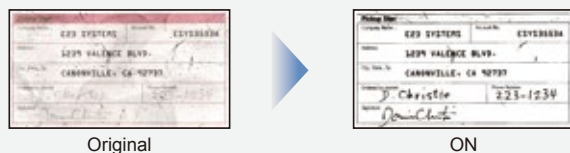

Execute jobs directly from the scanner.

Active Threshold

Brightness and contrast are automatically optimized for each document, eliminating the need for advance preparation and manual categorization for different forms.